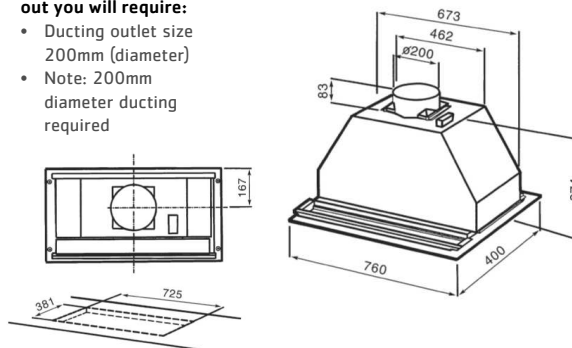

Option:

Vivace

Designed for ducting out or recycling.

- Size: 76 x 40cm
- Cut out size: 72.5 x 38.1cm
- 2 x halogen lamps 20 watts
- Suitable for use with 110cm, 120cm and 150cm range cookers

When ducting out you will require:

- Ducting outlet size 200mm (diameter)
- Note: 200mm diameter ducting required

SPEED	1	2	3	4
Air capacity cubic metres per hour*	680	1000	1300	1600
Pressure mmH ² O	32	42	47	50
Input – watts	300	340	400	500
Noise level – dbA**	44	52	57	59