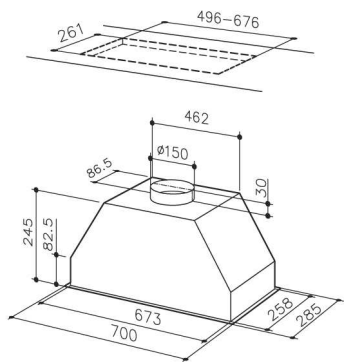

Feast your Senses...

CANOPY HOODS

2 YEAR GUARANTEE

Taste is everything

For further details please contact 0800 073 1003
www.britannialiving.co.uk

Intimo

Designed for ducting out or recycling.

- The intelligent ASC system
- Size: 70 x 28.5cm
- Cut out size: 67.6 x 26.1cm
- 2 x halogen lamps 20 watts
- Suitable for use with 90cm and 100cm range cookers

When recycling you will require:

- Recycling charco. filter – 190 x 2

When ducting out you will require:

- Ducting outlet si. 150mm (diamete

SPEED	1	2	3	4
Air capacity cubic metres per hour*	340	520	690	750
Pressure mmH ² O	36	42	45	46
Input – watts	120	150	190	250
Noise level – dbA**	38	48	54	58

Option:

Vivace

Designed for ducting out or recycling.

- Size: 76 x 40cm
- Cut out size: 72.5 x 38.1cm
- 2 x halogen lamps 20 watts
- Suitable for use with 110cm, 120cm and 150cm range cookers

When ducting out you will require:

- Ducting outlet size 200mm (diameter)
- Note: 200mm diameter ducting required

SPEED	1	2	3	4
Air capacity cubic metres per hour*	680	1000	1300	1600
Pressure mmH ² O	32	42	47	50
Input – watts	300	340	400	500
Noise level – dbA**	44	52	57	59