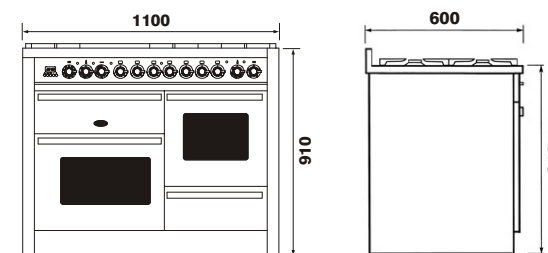

Gas hotplate with six burners and chef top

One triple ring gas wok burner: 4.3kW
Three large gas burners: 2.6kW each
Two small gas burners: 1.7kW each
Chef Top: 3.1kW

Extra pan supports are included to convert the Chef Top into a fish burner.

Convertible to LPG (Bottle gas) if required.

Dedicated cooker circuit fused at 30 amp or a 32 amp circuit breaker.

Cooker dimensions

(W)1100mm x (D)600mm x (H)910mm

Front 60/40 split ovens

Product code SI-11XGC-DL-K

ENERGY RATING **A**

Left (lower) 60cm oven features

- QUICKSTART fast pre-heat system
- Nine function electric oven
- Supplied with two wire shelves, one oven tray with trivet and detachable grill pan handle
- Fully automatic programmer and minute minder
- Capacity 53.4 litres
- Internal oven size: (W)396mm x (H)330mm x (D)405mm

Right (top) 40cm oven features

- Four function electric oven
- Rotisserie for spit roasting
- Supplied with one wire shelf and one oven tray with trivet
- Capacity 43.7 litres
- Internal oven size: (W)315mm x (H)330mm x (D)405mm